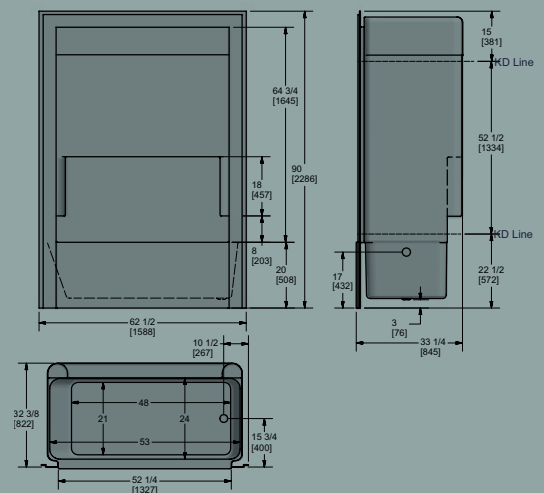

Hytec's longstanding reputation as Western Canada's leading manufacturer of quality bath products is supported with a comprehensive warranty. All acrylic and gelcoat products manufactured by Hytec are covered by a five-year limited warranty from the date of sale to the original owner. All Hytec bathing fixtures comply with the applicable Canadian Standards.

BATHS AND WHIRLPOOLS | SHOWERS AND RECEPTORS | SYSTEM CONNECTS