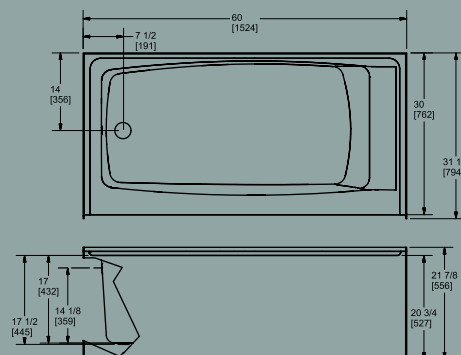

### Bowen Skirted Bath

Ideal for bathroom remodels, the Bowen skirted bath maximizes space for bathing and storage.

<b>MODEL 3832/33</b>	<b>BATH TUB</b> 17" DEEP BASIN
<b>MODEL 3930/31</b>	<b>BATH TUB</b> 12 <sup>7</sup> / <sub>8</sub> " SHALLOW BASIN
<b>MODEL 5530L/R</b>	<b>30" SIDEWALLS</b>
<b>MODEL 5760</b>	<b>60" BACKWALL</b>