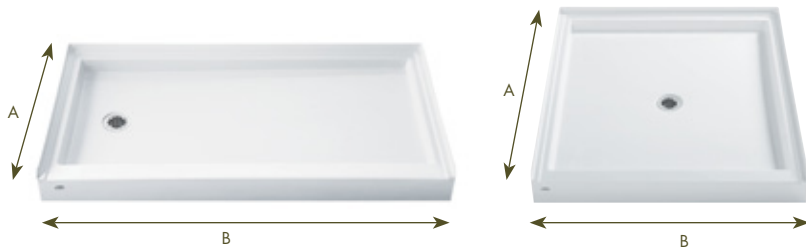

## Beauty from the ground up.

Long before you step into the warm, rejuvenating spray of a new shower, you'll want to begin with a durable, stylish foundation you can count on. The Kendale™ receptor from Hytec delivers a strong, easy-to-clean base for a beautiful shower. Crafted of chip- and mar-resistant acrylic, it features a moulded-in floor pattern and an easy-to-clean high-gloss finish.