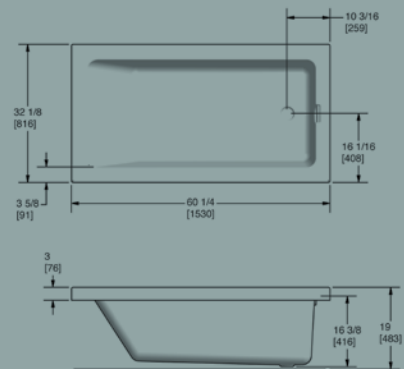

The Langston bath stands out due to its clean minimalism and outstanding comfort. Shown in White.

MODEL AC3617	5' x 32"	BATH
MODEL AC3618L/R	5.5' x 32"	BATH
MODEL AC3620L/R	6' x 32"	BATH
MODEL AC3617CMJ6	5' x 32"	WHIRLPOOL
MODEL AC3618L/RCMJ5	5.5' x 32"	WHIRLPOOL
MODEL AC3620L/RCMJ5	6' x 32"	WHIRLPOOL