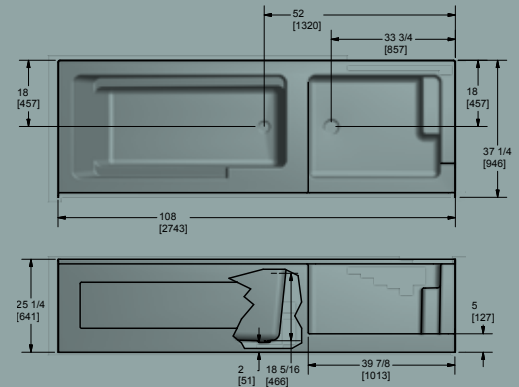

AC10836

For additional specification drawings, please visit hytec.ca.

Hytec's longstanding reputation as Western Canada's leading manufacturer of quality bath products is supported with a comprehensive warranty. All acrylic and gelcoat products manufactured by Hytec are covered by a five-year limited warranty from the date of sale to the original owner. All HYTEC bathing fixtures comply with the applicable Canadian Standards.

For more HYTEC product information, call 800-871-8311, visit hytec.ca or follow us on Twitter @HytecBathStyle.